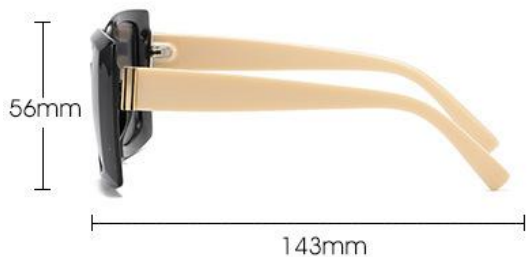

Model: 346 Price: \$2.6

PRODUCT ATTRIBUTES

Model Number: M346

Frame Material: PC

Lenses Material: HD

Frame Size: 67□19-137

Weight: 37.7G

Frame Shape: Round

Frame Fit: Asia

Gender: Moderate

PRODUCT COLOR

C1.BLACK/BLACK

C2.BLACK/GRAY BLUE

C3.LEOPARD/GREEN BROWN

C4.GRAY/GRAY PINK

C5.BROWN/BROWN

C6.BRIGE/BROWN PINK

C7.WHITE/GRAY PINK

PS: The above diensions are measured by hand, which is for your reference only.

Model: 8696 Price: \$1.18

PS: The above dimensions are measured by hand, which is for your reference only.