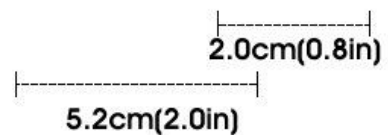

Model: 35020 Price: $3.3

PS: The above diensions are measured by hand, which is for your reference only.

PRODUCT ATTRIBUTES

Model Number: 35020

Frame Material: PC

Lenses Materlal: HD

Frame Size: 52□20-145

Weight: 31g(1.09oz)

Frame Shape: FONG

Frame Fit: Asia

Gender: unisex