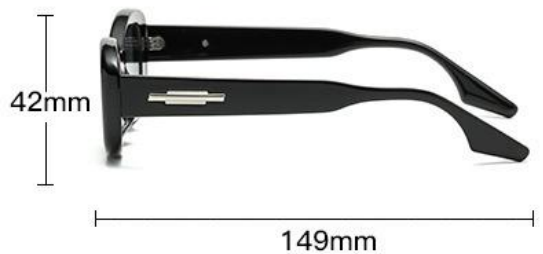

Model: 86572 Price: $2.6

PRODUCT ATRIBUTES

Model Type: Sunglasses

Frame Material: PC

Lenses Material: HD

Frame Style: Fashion

Weight: 34.1g

Frame Size: Moderate

Frame Fit: Asia

Gender: Moderate

PRODUCT COLOR

C1.WHITE/BLACK

C2.GREEN/BLUE

C3.HAWKSBILL/BROWN

C4.BROWN/GREEN

C5.GREY/GREY

C6.BLACK/BLACK