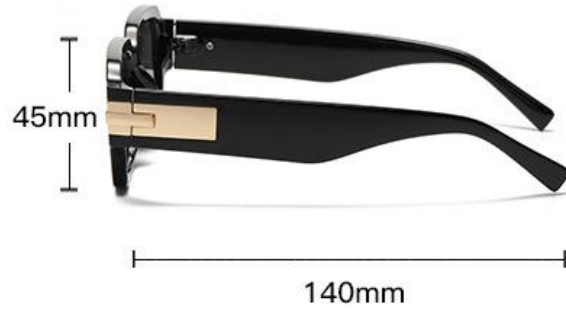

Model: 9519 Price: $2.6

PRODUCT ATRIBUTES

Model Type: Sunglasses

Frame Material: PC+Metal

Lenses Material: HD

Frame Style: Fashion

Weight: 41.3g

Frame Size: Moderate

Frame Fit: Asia

Gender: Moderate

PRODUCT COLOR

C1.BLACK/BLACK

C2.LEOPARD/BLACK

C3.GREY/GREY PINK