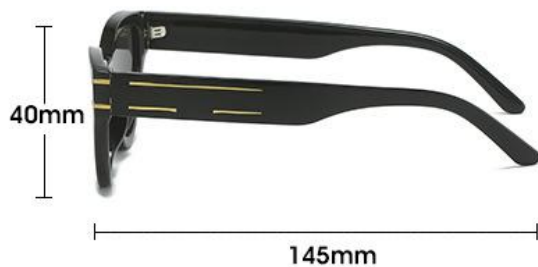

Weight: 42.7G

Frame Shape: Round

Frame Fit: Asia

Gender: Moderate

PRODUCT COLOR

C1.BLACK/BLACK

C2.BLACK/GREEN

C3.BROWN/BROWN PINK

C9.GOLD/TRANSPARENT

C10.GOLD/RED

Model: 2315 Price: \$2.6

PRODUCT ATTRIBUTES

Model Number:	2315
Frame Material:	PC
Lenses Material:	HD
Frame Size:	55□22-145
Weight:	32G
Frame Shape:	Round
Frame Fit:	Asia
Gender:	Moderate