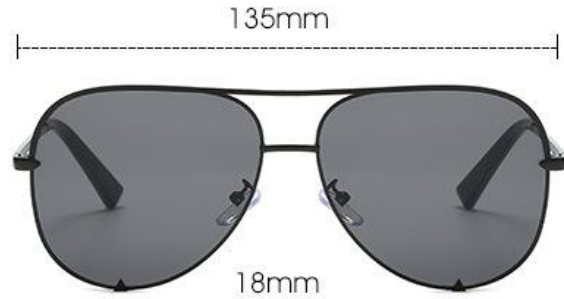

C3.ORANGE / GRAY

C4.RED / GRAY

C5.FLORAL / GRAY PINK

C6.WHITE / GRAY

Model: 6256 Price: \$2.83

59mm

PRODUCT ATTRIBUTES	
Model Number:	6256
Frame Material:	METAL
Lenses Material:	HD
Frame Size:	59□18-150
Weight:	28G
Frame Shape:	Round
Frame Fit:	Asia
Gender:	Moderate

PS: The above dimensions are measured by hand, which is for your reference only.

AVAILABLE COLOR

C1.BLACK / BLACK

C2. BLACK / GRAY

C3.GOLD / GRAY

C4.GOLD / BLUE PINK

C5.GOLD / TEA

C6.BLACK / BLUE