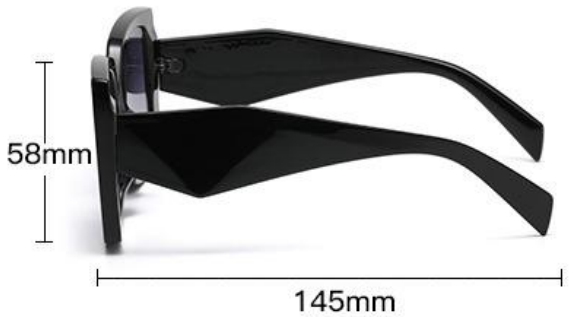

C6.GREEN / GRAY GREEN

C7.WHITE/BLACK

PS: The above dimensions are measured by hand, which is for your reference only.

Model: 9159 Price: \$2.12

PRODUCT ATRIBUTES

Model Type:	Sunglasses
Frame Material:	PC
Lenses Material:	HD
Frame Style:	Fashion
Weight:	48.3g
Frame Size:	Moderate
Frame Fit:	Asia
Gender:	Moderate