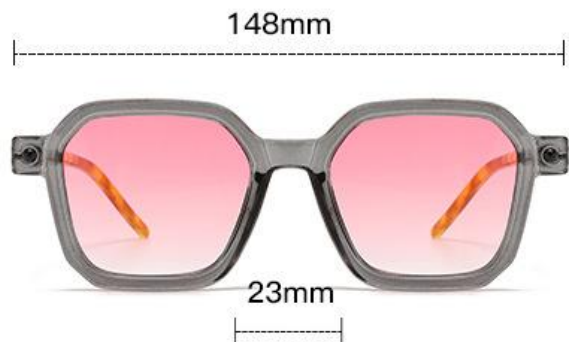

Weight: 42.7G

Frame Shape: Round

Frame Fit: Asia

Gender: Moderate

PRODUCT COLOR

C1.BLACK/BLACK

C2.BLACK/GREEN

C3.BROWN/BROWN PINK

Frame Material: PC

Lenses Material: HD

Frame Size: 58□16-148

Weight: 42.9G/1.51oz

Frame Shape: FONG

Frame Fit: Asia

Gender: Moderate

PRODUCT COLOR

Model: 86601

Price: \$3.07

PRODUCT ATRIBUTES

Model Type: Sunglasses

Frame Material: PC

Lenses Material: HD

Frame Style: Fashion

Weight: 30g

Frame Size: Moderate

Frame Fit: Asia

Gender: Woman

PRODUCT COLOR

C1.GREY/PINK

C2.LEOPARD/BROWN

C3.MULTICOLOUR/GREY

C4.BLACK/BLACK