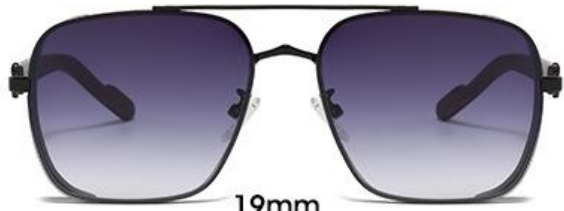

Model: 2A505

Price: $4.25

145mm

19mm

62mm