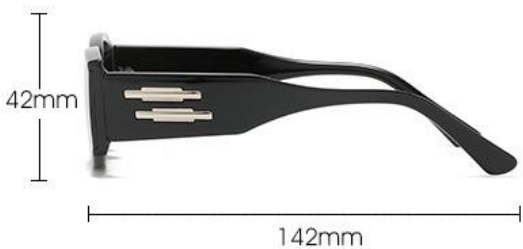

Model: 6957

Price: $2.36

PRODUCT ATTRIBUTES

Model Number: 6957

Frame Material: PC

Lenses Material: HD

Frame Size: 60□21-142

Weight: 36G

Frame Shape: Round

Frame Fit: Asia

Gender: Moderate

PS: The above diensions are measured by hand, which is for your reference only.