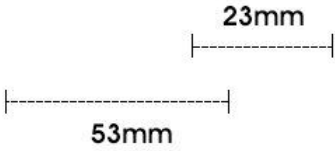

Frame Material: METAL

Lenses Material: HD

Frame Size: 62□19-143

Weight: 37G

Frame Shape: Round

Frame Fit: Asia

Gender: Moderate

PRODUCT COLOR

C1.BLACK/GRAY

C2.GOLD/GRAY

C3.GOLD/TEA

C4.GOLD/BLUE TEA

C5.GOLD/TEA BLUE

C6.SILVER/GRAY BLUE

C7.GUN/GRAY

PS: The above dimensions are measured by hand, which is for your reference only.

Model: 2344 Price: \$2.24

PS: The above dimensions are measured by hand, which is for your reference only.

PRODUCT ATTRIBUTES

Model Number:	-----
Frame Material:	PC
Lenses Material:	HD
Frame Size:	53□23-139
Weight:	44.7G
Frame Shape:	Round
Frame Fit:	Asia
Gender:	Moderate