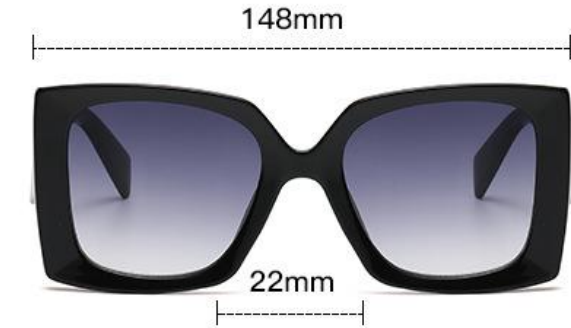

Weight: 42.7G

Frame Shape: Round

Frame Fit: Asia

Gender: Moderate

PRODUCT COLOR

C1.BLACK/BLACK

C2.BLACK/GREEN

C3.BROWN/BROWN PINK

33mm

145mm

PRODUCT ATRIBUTES

Model Type: Sunglasses

Frame Material: PC

Lenses Material: HD

Frame Style: Fashion

Weight: 50.2g

Frame Fit: Asia

Gender: Moderate

PRODUCT COLOR

C1.BLACK/BLACK

C2.BLACK / BROWN PINK

C3.BLACK LEOPARD /
BROWN

C4.LEOPARD / BROWN

C5.SHIVERING / GRAY

C6.GREEN / GRAY GREEN

C7.WHITE/BLACK

PS: The above dimensions are measured by hand, which is for your reference only.

Model: 9159 Price: \$2.12

PRODUCT ATRIBUTES

Model Type:	Sunglasses
Frame Material:	PC
Lenses Material:	HD
Frame Style:	Fashion
Weight:	48.3g
Frame Size:	Moderate
Frame Fit:	Asia
Gender:	Moderate