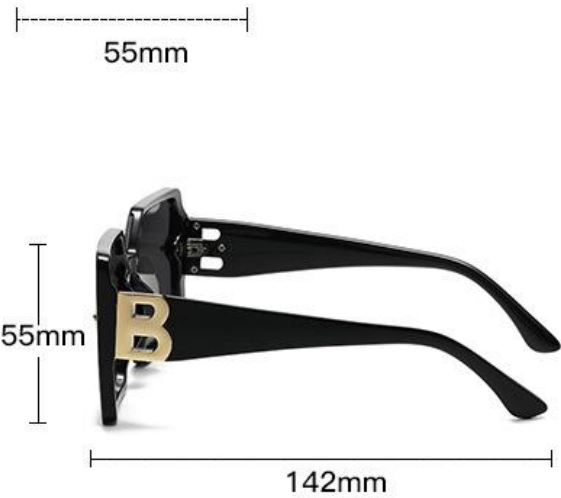

PRODUCT ATTRIBUTES

Model Number:	9130
Frame Material:	PC
Lenses Material:	HD
Frame Size:	56□20-140
Weight:	39G
Frame Shape:	Round
Frame Fit:	Asia
Gender:	Moderate

AVAILABLE COLOR

C1.BLACK / GRAY

C2.PURPLE / GRAY

Lenses Material: HD

Frame Style: Fashion

Weight: 40g

Frame Size: Moderate

Frame Fit: Asia

Gender: Moderate

PRODUCT COLOR

C1.BLACK/BLACK

PRODUCT ATRIBUTES

Model Type: Sunglasses

Frame Material: Metal+Wood

Lenses Material: HD

Frame Style: Fashion

Weight: 28.2g

Frame Size: Moderate

Frame Fit: Asia