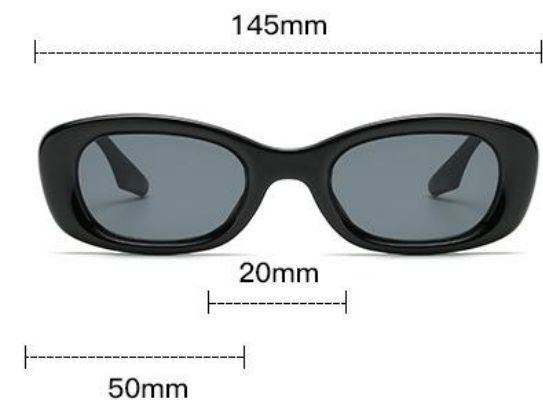

C6.BROWN

Model: 86640 Price: \$3.07

PRODUCT ATTRIBUTES

Model Number:	86640
Frame Material:	PC
Lenses Material:	HD
Frame Size:	56□22-147
Weight:	40.9g(1.44oz)
Frame Shape:	FONG
Frame Fit:	Asia
Gender:	unisex

PRODUCT COLOR

C1.BLACK/BLACK(BLACK) C2.BLACK/BLACK(SILVERY) C3.RED/BLACK

C4.LEOPARD/BROWN C5.GREEN/BLACK C6.BLUE/BLUE

C7.WHITE/G-BROWN

PS: The above dimensions are measured by hand, which is for your reference only.

Model: 86572 Price: \$2.6

PRODUCT ATRIBUTES

Model Type: Sunglasses

Frame Material: PC

Lenses Material: HD

Frame Style: Fashion

Weight: 34.1g

Frame Size: Moderate