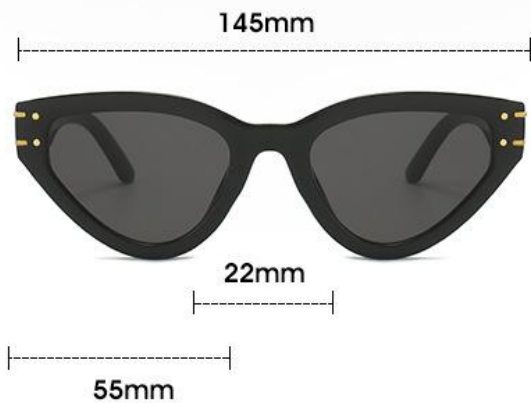

Weight: 42.7G

Frame Shape: Round

Frame Fit: Asia

Gender: Moderate

PRODUCT COLOR

C1.BLACK/BLACK

C2.BLACK/GREEN

C3.BROWN/BROWN PINK

Model Type: Sunglasses

Frame Material: Metal

Lenses Material: HD

Frame Style: Fashion

Weight: 28.1g

Frame Size: Moderate

Frame Fit: Asia

Gender: Moderate

C9.GOLD/TRANSPARENT

C10.GOLD/RED

Model: 2315 Price: \$2.6

PRODUCT ATTRIBUTES

Model Number:	2315
Frame Material:	PC
Lenses Material:	HD
Frame Size:	55□22-145
Weight:	32G
Frame Shape:	Round
Frame Fit:	Asia
Gender:	Moderate