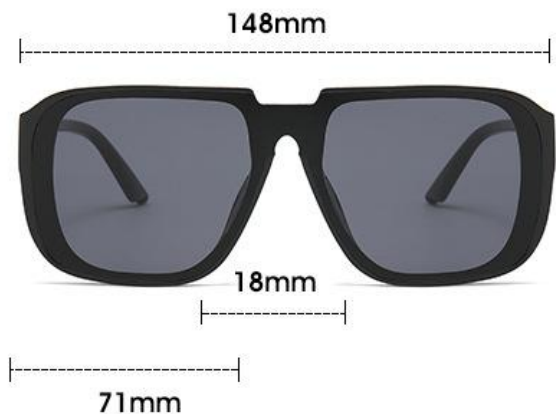

Weight: 42.7G

Frame Shape: Round

Frame Fit: Asia

Gender: Moderate

PRODUCT COLOR

C1.BLACK/BLACK

C2.BLACK/GREEN

C3.BROWN/BROWN PINK

Model Number:	M439
Frame Material:	PC
Lenses Material:	PC
Frame Size:	53□19-141
Weight:	33G
Frame Shape:	Round
Frame Fit:	Asia
Gender:	Moderate

PRODUCT COLOR

C1.BLACK/BLACK

C2.LEOPARD/BROWN

C3.FLORAL/BLACK

C4.ORANGE/BLACK

C5.GREEN/BROWN

C6.BEIGE/BROWN

C7.WHITE/BROWN PINK

PS: The above diensions are measured by hand, which is for your reference only.

Model: 86619

Price: \$2.6

PRODUCT ATTRIBUTES

Model Number: 86619

Frame Material: PC

Lenses Material: PC

Frame Size: 71□18-146

Weight: 31.4G

Frame Shape: Round

Frame Fit: Asia

Gender: Moderate