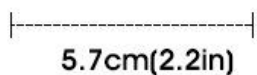

Model: 3042 Price: $2.83

PRODUCT ATTRIBUTES

Model Number:	3042
Frame Material:	METAL
Lenses Material:	HD
Frame Size:	58□16-150
Weight:	36.0g(1.26oz)
Frame Shape:	FONG
Frame Fit:	Asia
Gender:	unisex