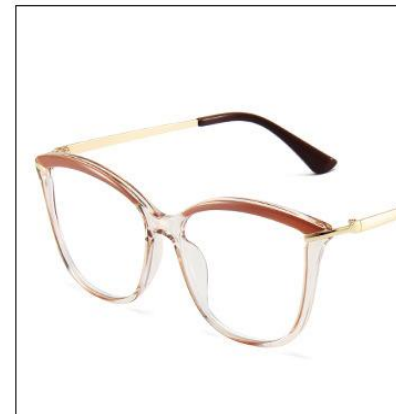

▼ Product Information ▼

Brand	--
Model	TR2103
Lens Material	AC
Frame Material	TR
Colors	7
Style	Retro
Weight	23G

Total Width

145mm

Frame Width

54mm

Frame High

43mm

Nose Width

15mm

Leg Length

133mm