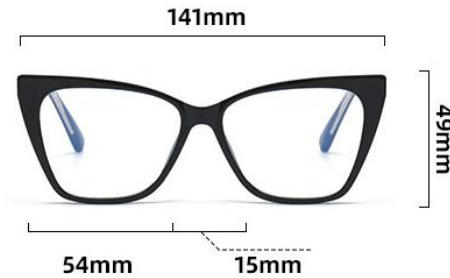

INFORMATION

STYLISH GLASSES

PRODUCT ATTRIBUTES

Gender: woman

Product code:P5009

Frame Material: TR

Product Type: ANTI BLUE LIGHT

Lens Attribute: AC

Weight: 18.2g(without lens)

Notice:hand measurement will have discrepancy of about 2mm