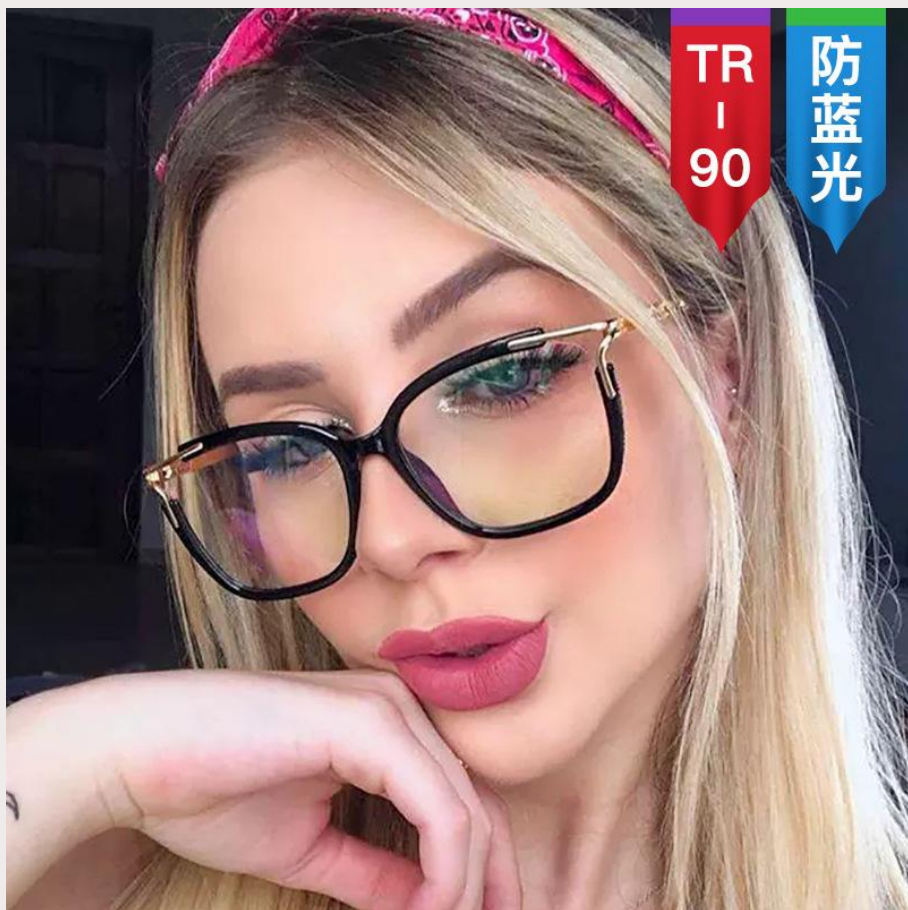

5025 usd3.36/pcs