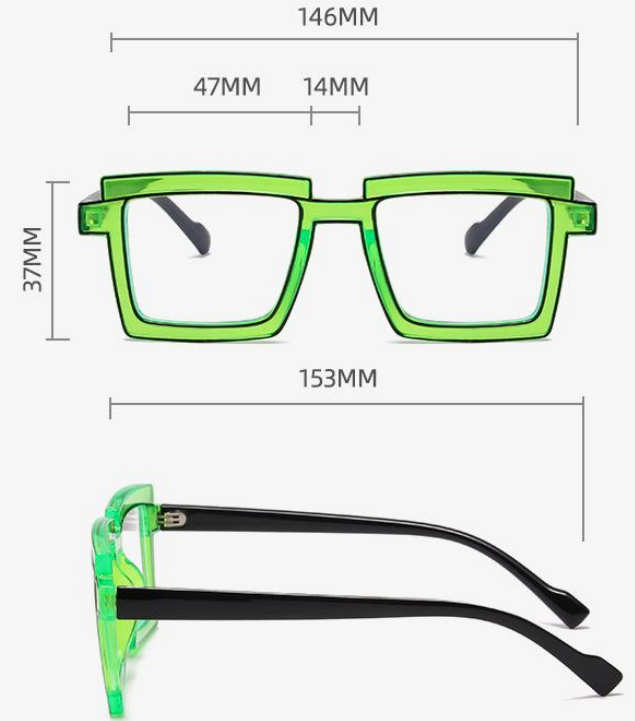

PRODUCT INFORMATION

Model: 5207	Style: Fashion
Lens Material: AC	Frame Material: TR
Color: 8	Weight: 26G