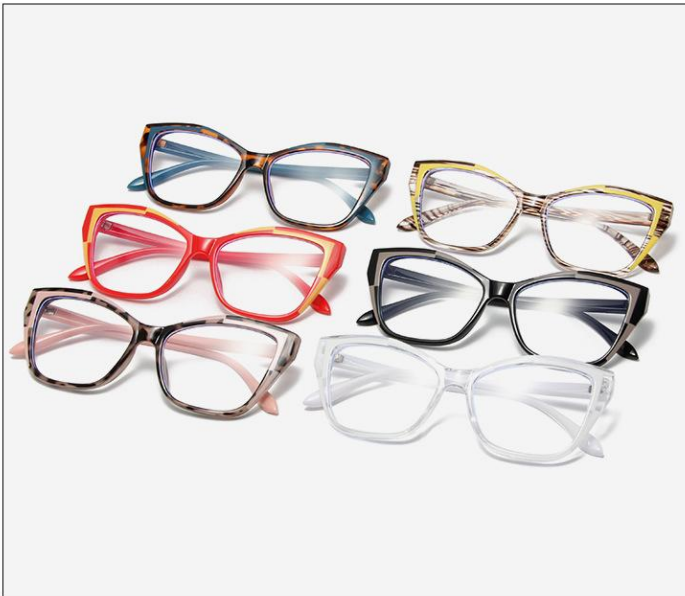

0702

MORE THAN GLASSES **TREND / COLOR** MORE THAN GLASSES