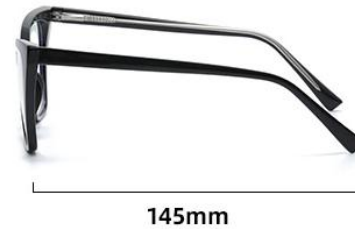

INFORMATION

STYLISH GLASSES

PRODUCT ATTRIBUTES

Gender: woman

Product code:P5009

Frame Material: TR

Product Type: ANTI BLUE LIGHT

Lens Attribute: AC

Weight: 18.2g(without lens)

Notice:hand measurement will have discrepancy of about 2mm