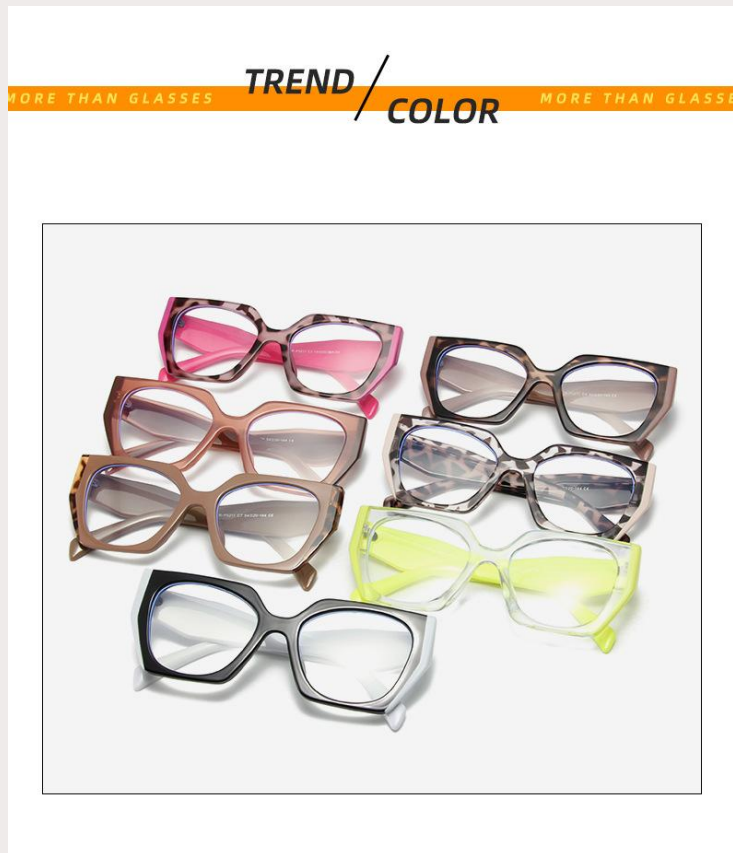

## PRODUCT INFORMATION

Model: 5211

Style: Fashion

Lens Material: AC

Frame Material: TR

Color: 7

Weight: 38G

5211