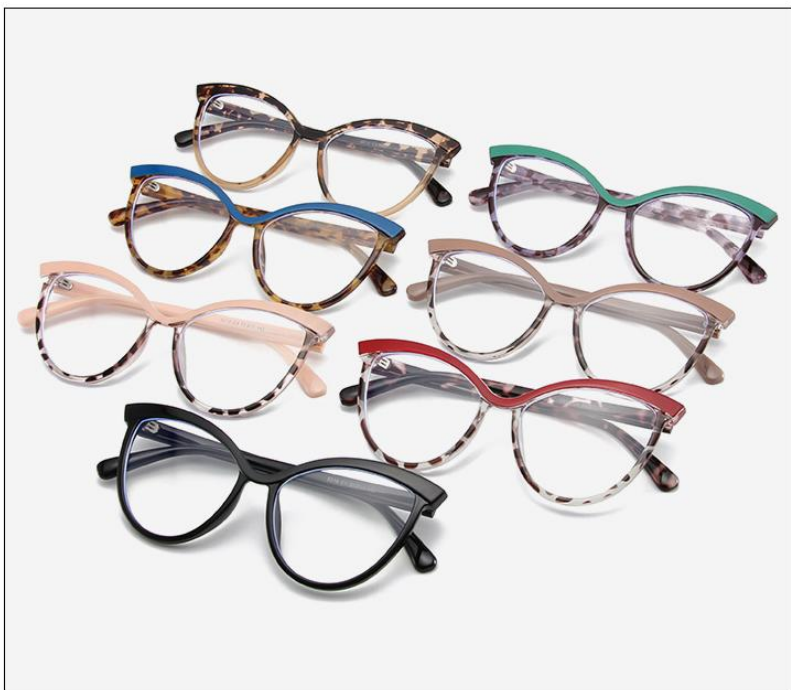

**Color Choices** ▾

5218 usd2.52 /pcs

## PRODUCT INFORMATION

Model: 5218

Style: Fashion

Lens Material: AC

Frame Material: TR90

Color: 7

Weight: 24G

5218

TREND / COLOR  
MORE THAN GLASSES MORE THAN GLASSES

▶ SELECTIVE COLOR ◀

C1

C2

C3

C4

C5

C6